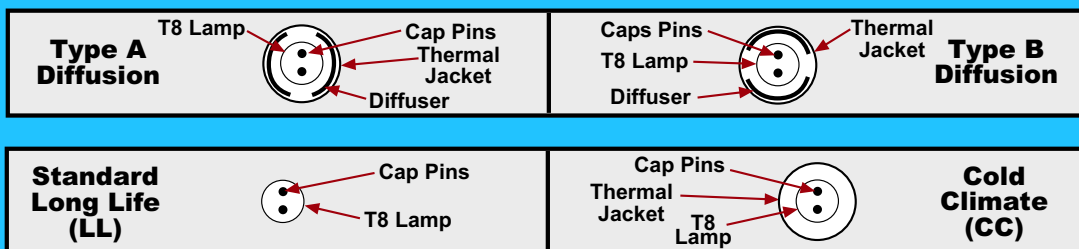

T8 Reliant Fluorescent Lamps - 6500K Daylight CRI - 85			
Catalog #	Description	U/M	
* F24 T8 - CC / DL	24" T8 Fluorescent Lamp Cold Climate Daylight Non-Diffused	EA	
F36 T8 - CC / DL	36" T8 Fluorescent Lamp Cold Climate Daylight Non-Diffused	EA	
F48 T8 - CC / DL	48" T8 Fluorescent Lamp Cold Climate Daylight Non-Diffused	EA	
F60 T8 - CC / DL	60" T8 Fluorescent Lamp Cold Climate Daylight Non-Diffused	EA	
* F24 T8 - CC DA/DL	24" T8 Fluorescent Lamp Cold Climate Dual Diffusion Type A Daylight	EA	
F36 T8 - CC DA/DL	36" T8 Fluorescent Lamp Cold Climate Dual Diffusion Type A Daylight	EA	
F48 T8 - CC DA/DL	48" T8 Fluorescent Lamp Cold Climate Dual Diffusion Type A Daylight	EA	
F60 T8 - CC DA/DL	60" T8 Fluorescent Lamp Cold Climate Dual Diffusion Type A Daylight	EA	
* F24 T8 - CC DB/DL	24" T8 Fluorescent Lamp Cold Climate Dual Diffusion Type B Daylight	EA	
F36 T8 - CC DB/DL	36" T8 Fluorescent Lamp Cold Climate Dual Diffusion Type B Daylight	EA	
F48 T8 - CC DB/DL	48" T8 Fluorescent Lamp Cold Climate Dual Diffusion Type B Daylight	EA	
F60 T8 - CC DB/DL	60" T8 Fluorescent Lamp Cold Climate Dual Diffusion Type B Daylight	EA	

*F24 T8 Lamps are 1 3/8" longer than sign length T12 HO Lamps. All other Lamps use sign length spacings.

T8 Lamp Pin/ Diffuser Configuration

FRANCE

www.franceformer.com

2268 Fairview Blvd. Fairview, Tn 37062 800-753-2753

05/17/05