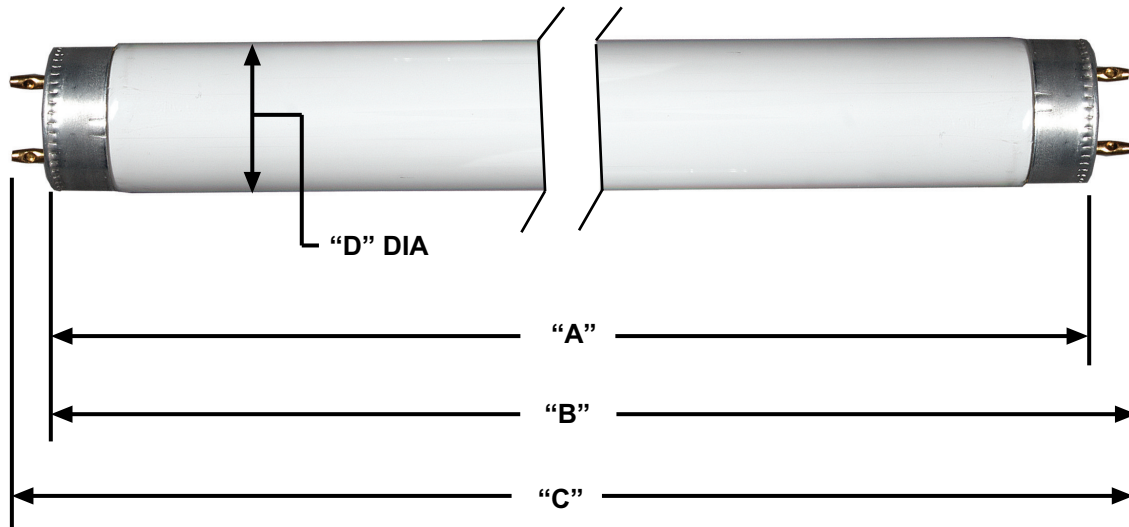

FRANCEAURA

T8 *Reliant*[™] Fluorescent Lamps

LAMP POWER WATTS	NOMINAL LENGTH INCHES	CAP FACE TO CAP FACE INCHES		CAP FACE TO END OF OPPOSITE PINS INCHES		OVERALL LENGTH OF LAMP BETWEEN PIN ENDS INCHES		DIAMETER INCHES
		"A" (MAX)	"A" (MIN)	"B" (MAX)	"B" (MIN)	"C" (MAX)	"C" (MIN)	
17	*24	22.55	22.45	22.83	22.73	23.11	23.01	1.10
25	36	33.18	33.09	33.46	33.36	33.74	33.64	1.10
32	48	45.18	45.09	45.46	45.36	45.74	45.64	1.10
40	60	57.18	57.09	57.46	57.36	57.74	57.64	1.10

*24" T8 Lamps are 1 3/8" longer than sign length T12 HO Lamps.
All other Lamps use sign length spacings.

FranceAura *Reliant* Lamps are premium tri-phosphor fluorescent lamps which offer greater service life - 80% light output at 60,000 hours. Available in 85 CRI, 4500K and 6500K color temperatures for excellent color rendering. All FranceAura *Reliant* Lamps are manufactured for dependable cold starting down to -30° C. Three designs incorporate a patented thermal jacket which enables the lamp to maintain 96% of the rated lumen output at 0° C. With 20% less energy consumption, 30% less mercury content and 30% increase in perceptible light output the FranceAura *Reliant* Lamp is economical as well as environmentally friendly. These lamps, manufactured in Sweden, have been used accross Europe for over 20 years with great success and that has earned them the FranceAura name *Reliant*.[™]