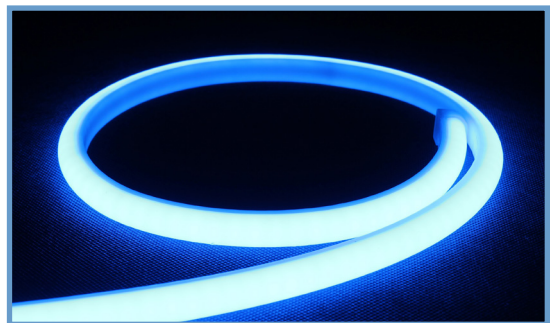

For more information, contact your France distributor or email us at sales@sfeg.com

FRANCE

LIGHTING SOLUTIONS

800.793.4793   www.sfeg.com   2268 Fairview Blvd, Fairview, TN 37062