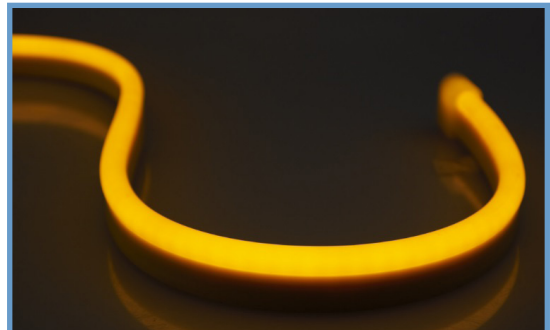

For more information, contact your France distributor or email us at sales@sfeg.com

FRANCE

LIGHTING SOLUTIONS

800.793.4793   www.sfeg.com   2268 Fairview Blvd, Fairview, TN 37062