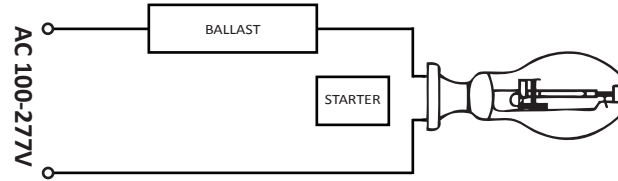

FRANCE MoguLED

Installation Instructions

Applications

For use in exterior or interior applications. Suitable for Large cabinet sign lighting; High lumen replacement for HID, CFL and incandescent applications; Barn/Shop lighting; Outdoor post top lanterns; High bay lighting; Street lighting; Wall pack lighting.

INSTRUCTIONS

1. Disconnect existing lamp holder from any existing ballast, capacitor, and/or ignitor. Remove and properly dispose of the existing ballast, capacitor, and/or ignitor.

2. Remove existing lamp and dispose of according to local requirements. Reconnect the lamp holder directly to AC line voltage (100 – 277VAC, 50/60HZ)