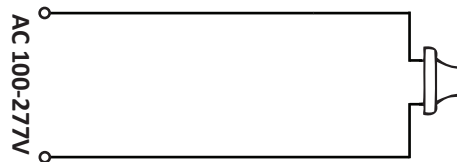

INSTRUCTIONS

1. Disconnect existing lamp holder from any existing ballast, capacitor, and/or ignitor. Remove and properly dispose of the existing ballast, capacitor, and/or ignitor.

2. Remove existing lamp and dispose of according to local requirements. Reconnect the lamp holder directly to AC line voltage (100 – 277VAC, 50/60HZ)