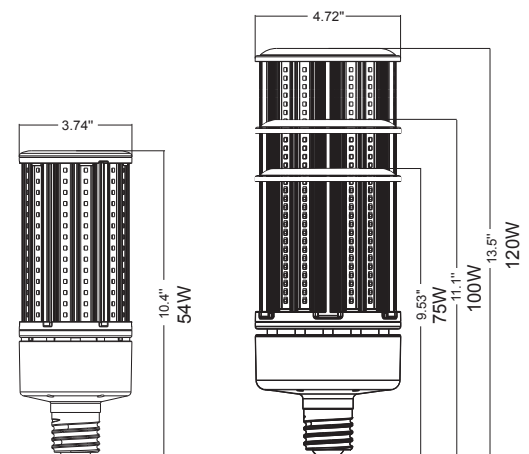

Warranties

5 Year France LED Parts Warranty
1 Year Labor Warranty

MODEL	MGLED-54W	MGLED-75W	MGLED-100W	MGLED-120W
Rated LED Wattage	54W	75W	100W	120W
Rated Current	0.54A	0.75A	1.0A	1.2A
HID Equivalent	175-200W	200-250W	250-320W	320-400W
CFL Equivalent	105W	150W	200W	250W
Total Flux	7020LM	9750LM	13000LM	15600LM
LED Quantity	195pcs	234pcs	416pcs	507pcs
Mogul	E26/E39	E39	E39	E39
Weight	2.64lbs	3.17lbs	3.96lbs	4.40lbs